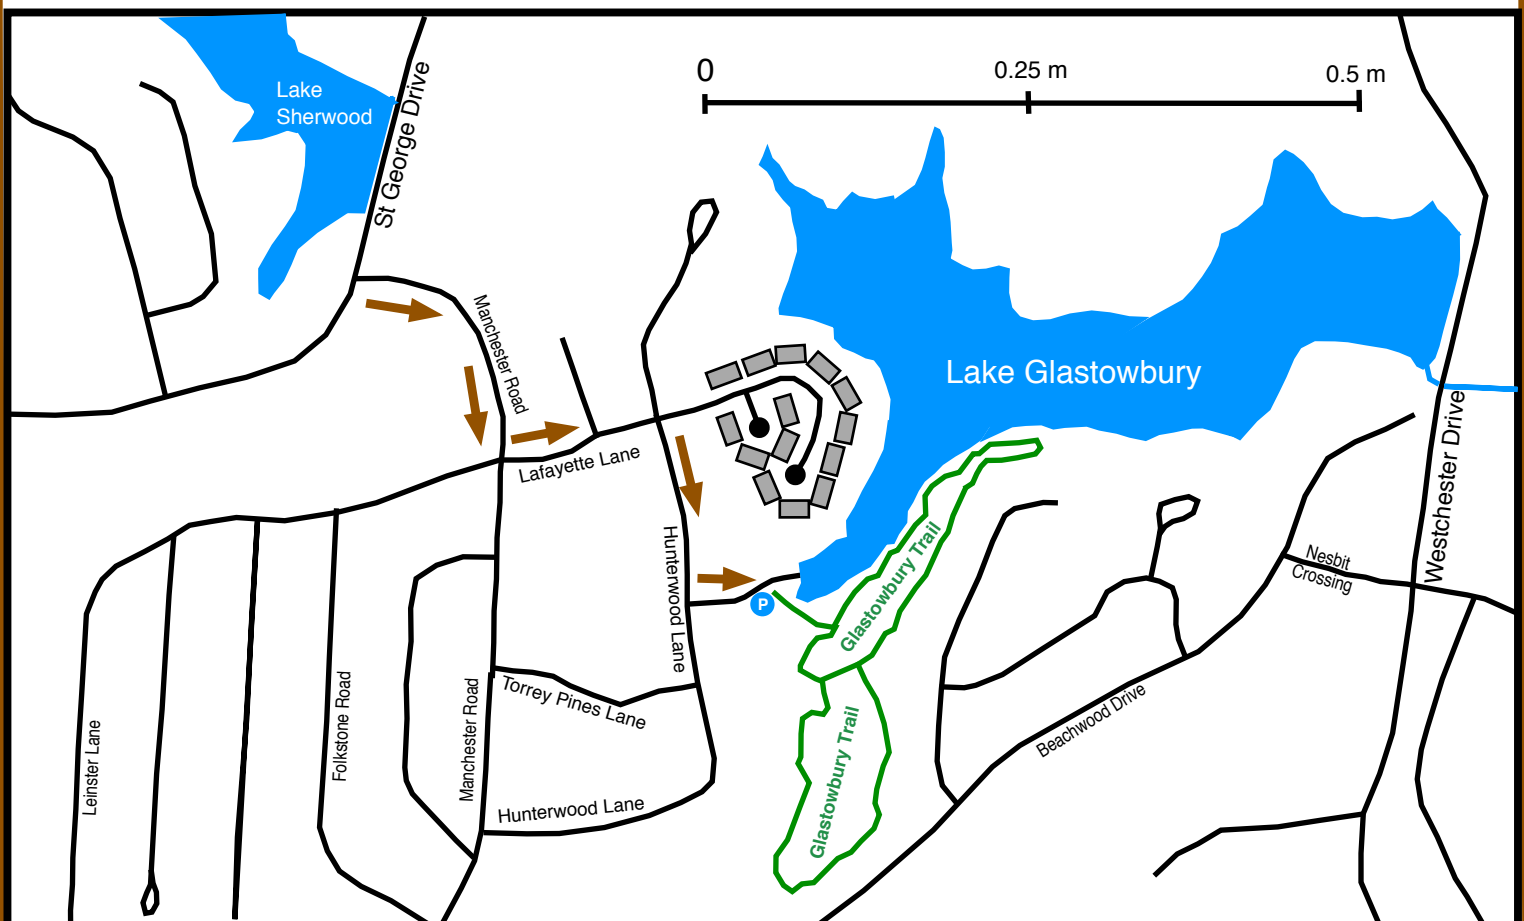

Glastowbury Nature Trail

Driving Directions

From St George Drive take Manchester Road then turn left onto Lafayette Lane. Just before entering the condo complex, turn right onto Hunterwood Lane (Signed to the boat-launch). Turn left to the boat-launch and park at the trail-head.

Trail-head GPS Coordinates:

35.982348, -84.878747

Trail Description

1.0 Mile Glastowbury Trail with shortcut that allows a 0.5 mile short hike. This short trail was designed for people new to hiking or with children (grandchildren) looking for a short hike with scenery and a wilderness feel. We recommend that beginners hike in a counter-clockwise direction.

Trail Maps
All maps available at:
www.time2meet.com/gladetrails/

Trailhead Coordinates:
GPS 35.982439, -84.878720

HIKE AT YOUR OWN RISK AND BEWARE OF WILDLIFE. Only hike if you are in good health and have no ailments preventing hiking activity. Foot traffic only. Trails are marked with blazes on trees. Please stay on trails and off private property.